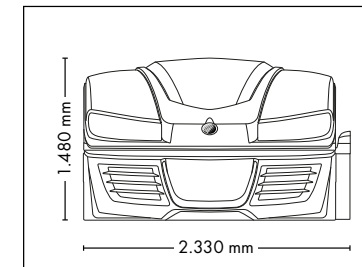

## UNIT DIMENSIONS

**Closed** (length x width x height)  
2.330 mm x 1.610 mm x 1.480 mm

**Open** (length x width x height)  
2.330 mm x 1.440 mm x 1.800 mm