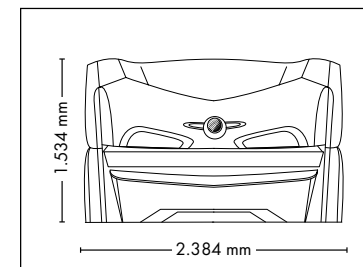

## UNIT DIMENSIONS

**Closed** (length x width x height)  
2.384 mm x 1.430 mm x 1.534 mm

**Open** (length x width x height)  
2.384 mm x 1.430 mm x 1.942 mm