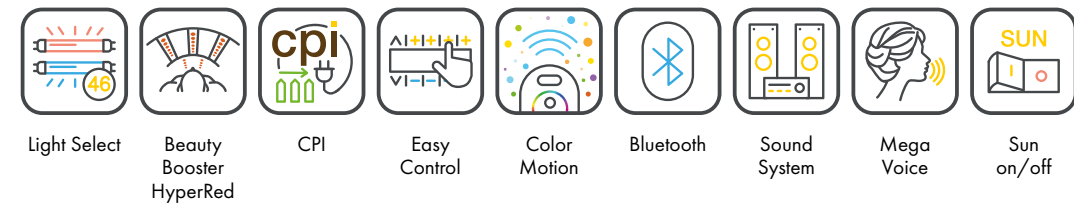

STANDARD

OPTIONAL FEATURES

2.160,-   980,-

ACCESSOIRES

Price excl. VAT in Euro

• Exhaust air duct	430,-
• Exhaust air hose (Ø 300 mm, white, length 3 m, 2 hose clamps)	145,-
• Thermostatic cabin temperature controlling	275,-
• megaTimer	325,-