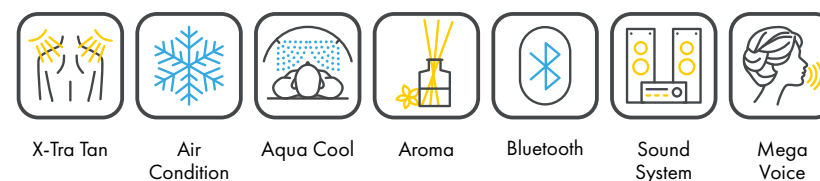

OPTIONAL FEATURES

1.670,- 2.160,- 1.390,- 980,-

SOUND SYSTEM

1.310,-

POWER PACKAGE

2.990,-

ACCESSOIRES

	Price excl. VAT in Euro
• Exhaust air duct	430,-
• Exhaust air hose (Ø 300 mm, white, length 3 m, 2 hose clamps)	145,-
• Thermostatic cabin temperature controlling	275,-
• megaTimer	325,-