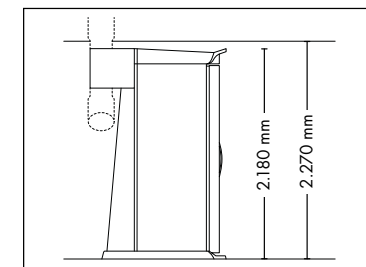

## UNIT DIMENSIONS

Closed (length x width x height)  
1.395 mm x 1.233 mm x 2.368 mm

Open (length x width x height)  
1.395 mm x 1.843 mm x 2.368 mm

## UNIT DIMENSIONS

Closed (length x width x height)  
1.400 mm x 1.405 mm x 2.180 mm

Open (length x width x height)  
1.400 mm x 1.963 mm x 2.180 mm

## UNIT DIMENSIONS

**Closed** (length x width x height)  
1.400 mm x 1.405 mm x 2.180 mm

**Open** (length x width x height)  
1.400 mm x 1.963 mm x 2.180 mm