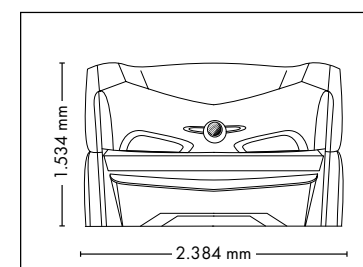

## UNIT DIMENSIONS

**Closed** (length x width x height)  
2.384 mm x 1.603 mm x 1.539 mm

**Open** (length x width x height)  
2.384 mm x 1.431 mm x 2.038 mm

## UNIT DIMENSIONS

**Closed** (length x width x height)  
2.384 mm x 1.430 mm x 1.534 mm

**Open** (length x width x height)  
2.384 mm x 1.430 mm x 1.942 mm