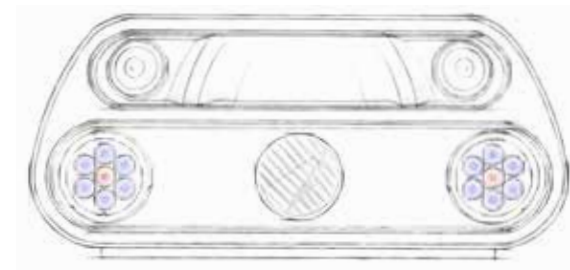

PERFECT SYMBIOSIS

The new SunSphere System consisting of high-performance LEDs and aspherical glass lenses is also implemented in the shoulder area. A spectral combination that guarantees beautiful complexion. The integrated Sound System ensures a brilliant sound experience. And a voice assistant guides through the operating functions.