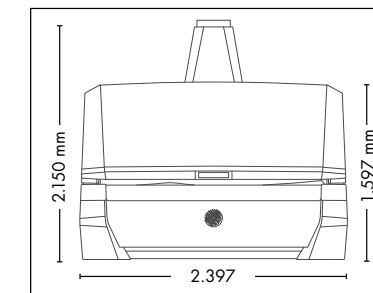

### P9S beautySun

<b>Canopy</b>	18 x pureSunlight lamps (170 cm)	max. 200 W
	8 x beautyLight lamps (170 cm)	max. 160 W
	4 x SunSphere Facials	max. 120 W
	2 x SunSphere Shoulders	max. 20 W
<b>Bench</b>	40 x Beauty Booster HyperRed (décolleté, legs)	
	16 x pureSunlight lamps (190 cm)	max. 200 W
	8 x beautyLight lamps (190 cm)	max. 160 W
	<b>Nominal power</b>	min. 11,1 kW / max. 12,5 kW (with AC)

## UNIT DIMENSIONS

**Closed** (length x width x height)  
2.397 mm x 1.502 mm x 1.597 mm

**Open** (length x width x height)  
2.397 mm x 1.502 mm x 1.998 mm