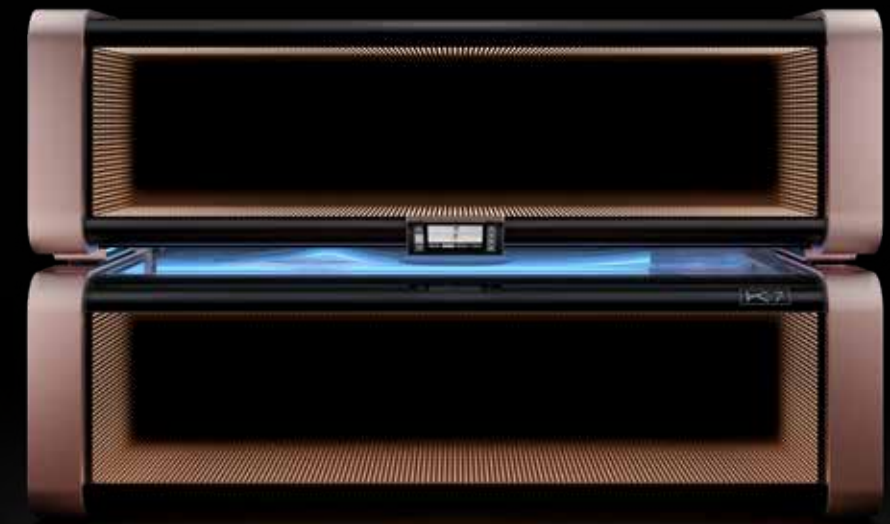

K7

Infinity Mirror