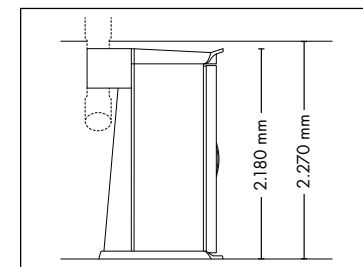

## UNIT DIMENSIONS

**Closed** (length x width x height)  
2.330 mm x 1.580 mm x 1.370 mm

**Open** (length x width x height)  
2.330 mm x 1.440 mm x 1.710 mm

## UNIT DIMENSIONS

Closed (length x width x height)  
1.395 mm x 1.233 mm x 2.368 mm

Open (length x width x height)  
1.395 mm x 1.843 mm x 2.368 mm

## UNIT DIMENSIONS

Closed (length x width x height)  
1.400 mm x 1.405 mm x 2.180 mm

Open (length x width x height)  
1.400 mm x 1.963 mm x 2.180 mm