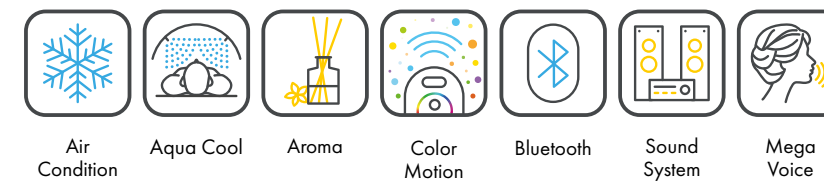

OPTIONAL FEATURES

2.160,- 1.390,- 980,- 1040,-

SOUND SYSTEM

1.310,-

POWER PACKAGE

3.040,-

ACCESSOIRES

Price excl. VAT in Euro

• Exhaust air duct	430,-
• Exhaust air hose (Ø 300 mm, white, length 3 m, 2 hose clamps)	145,-
• Thermostatic cabin temperature controlling	275,-
• megaTimer	325,-