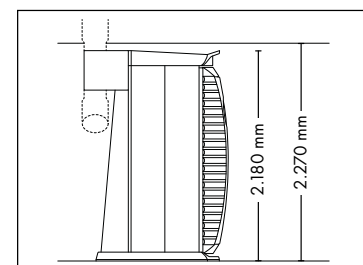

## UNIT DIMENSIONS

Closed (length x width x height)  
1.400 mm x 1.498 mm x 2.180 mm

Open (length x width x height)  
1.400 mm x 1.958 mm x 2.180 mm