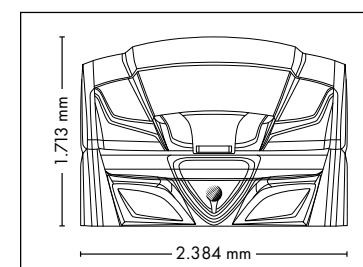

## UNIT DIMENSIONS

Closed (length x width x height)  
2.397 mm x 1.502 mm x 1.597 mm

Open (length x width x height)  
2.397 mm x 1.502 mm x 1.998 mm

## UNIT DIMENSIONS

Closed (length x width x height)  
2.384 mm x 1.430 mm x 1.713 mm

Open (length x width x height)  
2.384 mm x 1.430 mm x 2.087 mm