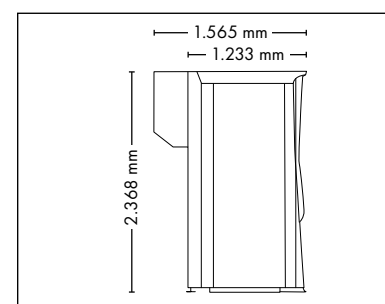

## UNIT DIMENSIONS

**Closed** (length x width x height)  
2.330 mm x 1.610 mm x 1.480 mm

**Open** (length x width x height)  
2.330 mm x 1.440 mm x 1.800 mm

## UNIT DIMENSIONS

**Closed** (length x width x height)  
2.330 mm x 1.580 mm x 1.370 mm

**Open** (length x width x height)  
2.330 mm x 1.440 mm x 1.710 mm

## UNIT DIMENSIONS

Closed (length x width x height)  
1.395 mm x 1.233 mm x 2.368 mm

Open (length x width x height)  
1.395 mm x 1.843 mm x 2.368 mm

## UNIT DIMENSIONS

Closed (length x width x height)  
1.400 mm x 1.405 mm x 2.180 mm

Open (length x width x height)  
1.400 mm x 1.963 mm x 2.180 mm