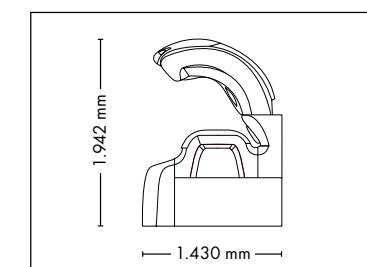

## UNIT DIMENSIONS

**Closed** (length x width x height)  
2.384 mm x 1.603 mm x 1.539 mm

**Open** (length x width x height)  
2.384 mm x 1.431 mm x 2.038 mm

## UNIT DIMENSIONS

**Closed** (length x width x height)  
2.384 mm x 1.430 mm x 1.534 mm

**Open** (length x width x height)  
2.384 mm x 1.430 mm x 1.942 mm