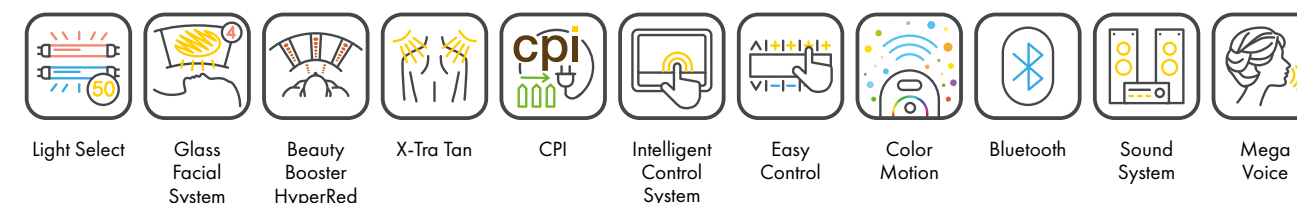

COLOR

STANDARD