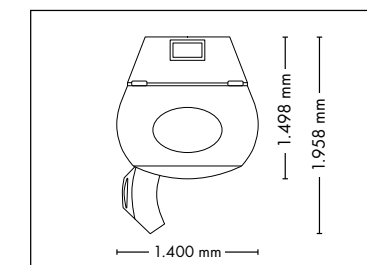

## UNIT DIMENSIONS

**Closed** (length x width x height)  
1.400 mm x 1.405 mm x 2.180 mm

**Open** (length x width x height)  
1.400 mm x 1.963 mm x 2.180 mm

## UNIT DIMENSIONS

Closed (length x width x height)  
1.400 mm x 1.498 mm x 2.180 mm

Open (length x width x height)  
1.400 mm x 1.958 mm x 2.180 mm