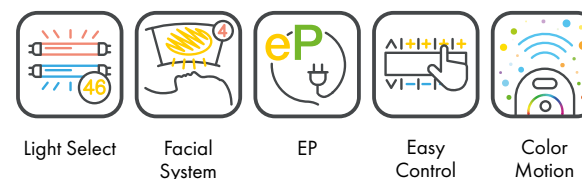

6700 ALPHA

UV COMPONENTS AND PERFORMANCE

		electronic Power	Price excl. VAT in Euro	cpi energy
6700 alpha	SUPER (100W/120W)	30.095,-		31.495,-
	SUPER POWER (160W/120W)	31.295,-		32.645,-
	ULTRA POWER (160W/180W)	32.795,-		34.145,-
Canopy	26 x pureSunlight lamps (180 cm) 4 x pureFacials			max. 160 W max. 500 W
Bench	20 x pureSunlight lamps (190 cm)			max. 180 W
Nominal power	SUPER			11 kW (with AC)
	SUPER POWER			13 kW (with AC)
	ULTRA POWER			14 kW (with AC)

UNIT DIMENSIONS

Closed (length x width x height)
2.384 mm x 1.430 mm x 1.534 mm

Open (length x width x height)
2.384 mm x 1.430 mm x 1.942 mm

STANDARD

OPTIONAL FEATURES

1.670,- 2.160,- 1.390,- 980,-

SOUND SYSTEM

1.310,-

POWER PACKAGE

2.990,-

ACCESSOIRES

	Price excl. VAT in Euro
• Exhaust air duct	430,-
• Exhaust air hose (Ø 300 mm, white, length 3 m, 2 hose clamps)	145,-
• Thermostatic cabin temperature controlling	275,-
• megaTimer	325,-