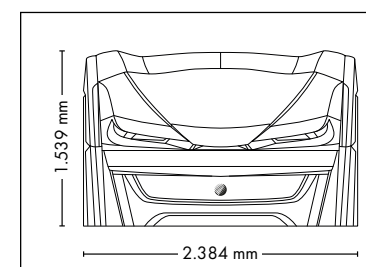

## UNIT DIMENSIONS

Closed (length x width x height)  
2.384 mm x 1.430 mm x 1.713 mm

Open (length x width x height)  
2.384 mm x 1.430 mm x 2.087 mm

## UNIT DIMENSIONS

**Closed** (length x width x height)  
2.384 mm x 1.603 mm x 1.539 mm

**Open** (length x width x height)  
2.384 mm x 1.431 mm x 2.038 mm