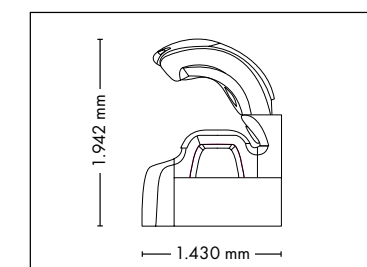

## UNIT DIMENSIONS

**Closed** (length x width x height)  
2.384 mm x 1.603 mm x 1.539 mm

**Open** (length x width x height)  
2.384 mm x 1.431 mm x 2.038 mm

## UNIT DIMENSIONS

**Closed** (length x width x height)  
2.384 mm x 1.430 mm x 1.534 mm

**Open** (length x width x height)  
2.384 mm x 1.430 mm x 1.942 mm