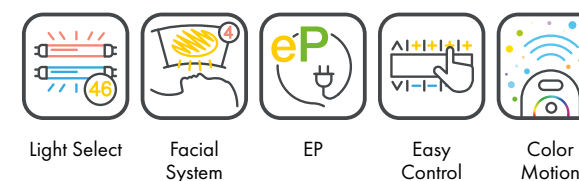

STANDARD

UV COMPONENTS AND PERFORMANCE

Price excl. VAT in Euro

	electronic Power	cpi energy
6800 alpha smartSun	33.295,-	34.695,-
Canopy	26 x smartSunlight lamps (180 cm) 4 x pureFacials	max. 160 W max. 500 W
Bench	20 x smartSunlight lamps (190 cm)	max. 180 W
Nominal power	14 kW (with AC)