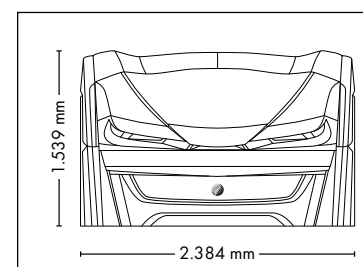

## UNIT DIMENSIONS

Closed (length x width x height)  
2.397 mm x 1.502 mm x 1.597 mm

Open (length x width x height)  
2.397 mm x 1.502 mm x 1.998 mm

## UNIT DIMENSIONS

Closed (length x width x height)  
2.384 mm x 1.430 mm x 1.713 mm

Open (length x width x height)  
2.384 mm x 1.430 mm x 2.087 mm

## UNIT DIMENSIONS

**Closed** (length x width x height)  
2.384 mm x 1.603 mm x 1.539 mm

**Open** (length x width x height)  
2.384 mm x 1.431 mm x 2.038 mm