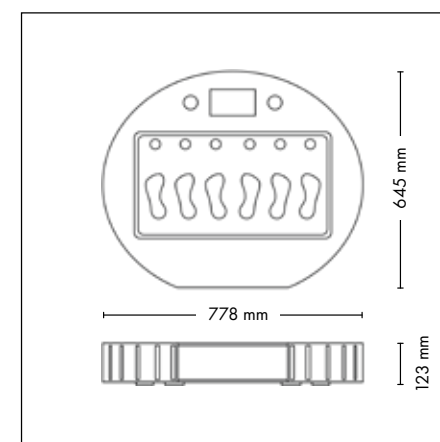

UNIT DIMENSIONS (length x width x height)

Option 1 (length x width x height)
778 mm x 645 mm x 123 mm

Option 2 (length x width x height)
762 mm x 572 mm x 123 mm