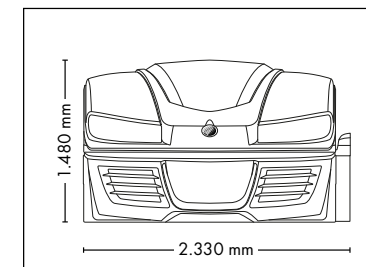

UNIT DIMENSIONS

Closed (length x width x height)
2.330 mm x 1.610 mm x 1.480 mm