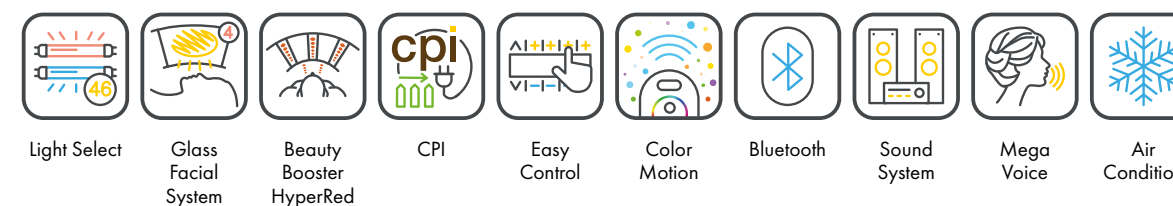

STANDARD

OPTIONAL FEATURES

1.585,- 2.415,- 410,-

WELLNESS PACKAGE

1.775,-*

ACCESSOIRES

Price excl. VAT in Euro

• Exhaust air duct	430,-
• Exhaust air hose (Ø 300 mm, white, length 3 m, 2 hose clamps)	145,-
• Thermostatic cabin temperature controlling	275,-
• megaTimer	325,-