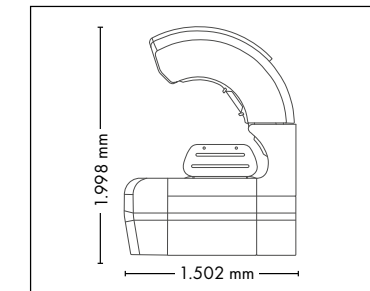

## UNIT DIMENSIONS

**Closed** (length x width x height)  
2.397 mm x 1.502 mm x 1.597 mm

**Open** (length x width x height)  
2.397 mm x 1.502 mm x 1.998 mm

## UNIT DIMENSIONS

Closed (length x width x height)  
2.397 mm x 1.502 mm x 1.597 mm

Open (length x width x height)  
2.397 mm x 1.502 mm x 1.998 mm

## UNIT DIMENSIONS

Closed (length x width x height)  
2.384 mm x 1.430 mm x 1.713 mm

Open (length x width x height)  
2.384 mm x 1.430 mm x 2.087 mm