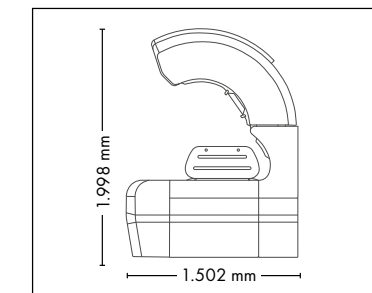

### P9S beautySun

<b>Canopy</b>	18 x pureSunlight lamps (170 cm)	max. 200 W
	8 x beautyLight lamps (170 cm)	max. 160 W
	4 x SunSphere Facials	max. 120 W
	2 x SunSphere Shoulders	max. 20 W
<b>Bench</b>	40 x Beauty Booster HyperRed (décolleté, legs)	
	16 x pureSunlight lamps (190 cm)	max. 200 W
	8 x beautyLight lamps (190 cm)	max. 160 W
	<b>Nominal power</b>	min. 11,1 kW / max. 12,5 kW (with AC)

## UNIT DIMENSIONS

**Closed** (length x width x height)  
2.397 mm x 1.502 mm x 1.597 mm

**Open** (length x width x height)  
2.397 mm x 1.502 mm x 1.998 mm