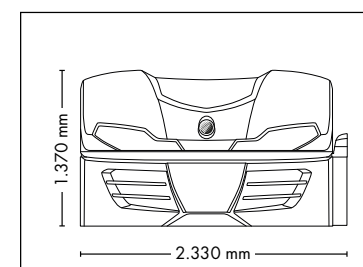

## UNIT DIMENSIONS

**Closed** (length x width x height)  
2.330 mm x 1.610 mm x 1.480 mm

**Open** (length x width x height)  
2.330 mm x 1.440 mm x 1.800 mm

## UNIT DIMENSIONS

**Closed** (length x width x height)  
2.330 mm x 1.580 mm x 1.370 mm

**Open** (length x width x height)  
2.330 mm x 1.440 mm x 1.710 mm