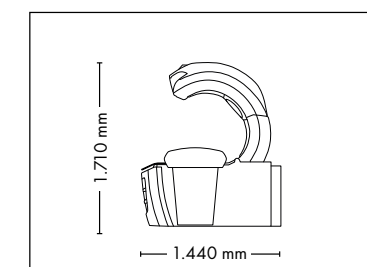

## UNIT DIMENSIONS

**Closed** (length x width x height)  
2.330 mm x 1.610 mm x 1.480 mm

**Open** (length x width x height)  
2.330 mm x 1.440 mm x 1.800 mm

## UNIT DIMENSIONS

**Closed** (length x width x height)  
2.330 mm x 1.580 mm x 1.370 mm

**Open** (length x width x height)  
2.330 mm x 1.440 mm x 1.710 mm