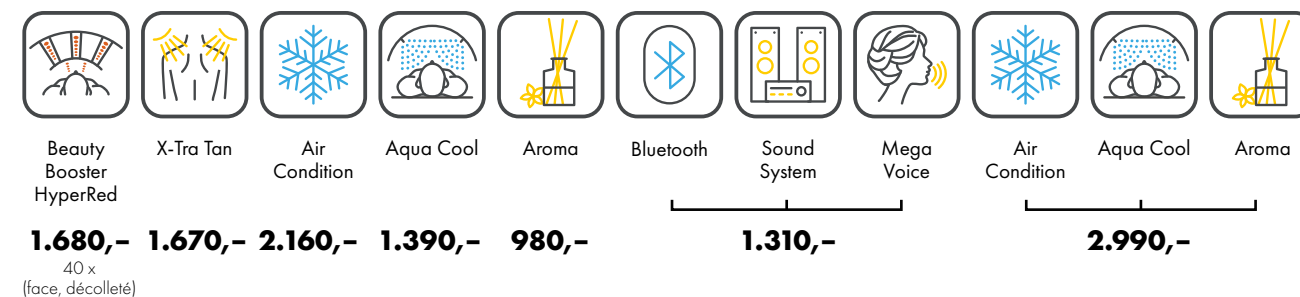

OPTIONAL FEATURES

SOUND SYSTEM

POWER PACKAGE

ACCESSOIRES

Price excl. VAT in Euro

• Exhaust air duct	430,-
• Exhaust air hose (Ø 300 mm, white, length 3 m, 2 hose clamps)	145,-
• Thermostatic cabin temperature controlling	275,-
• megaTimer	325,-