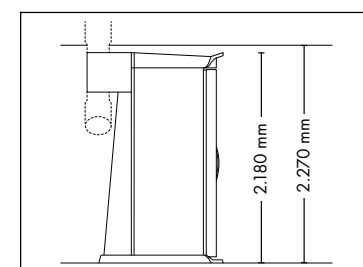

## UNIT DIMENSIONS

Closed (length x width x height)  
1.400 mm x 1.405 mm x 2.180 mm

Open (length x width x height)  
1.400 mm x 1.963 mm x 2.180 mm

## UNIT DIMENSIONS

**Closed** (length x width x height)  
1.400 mm x 1.405 mm x 2.180 mm

**Open** (length x width x height)  
1.400 mm x 1.963 mm x 2.180 mm