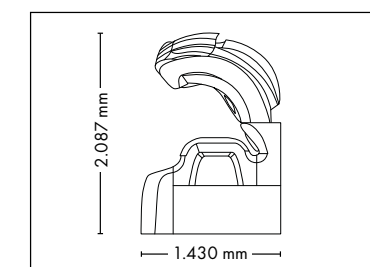

## UNIT DIMENSIONS

Closed (length x width x height)  
2.397 mm x 1.502 mm x 1.597 mm

Open (length x width x height)  
2.397 mm x 1.502 mm x 1.998 mm

## UNIT DIMENSIONS

Closed (length x width x height)  
2.384 mm x 1.430 mm x 1.713 mm

Open (length x width x height)  
2.384 mm x 1.430 mm x 2.087 mm