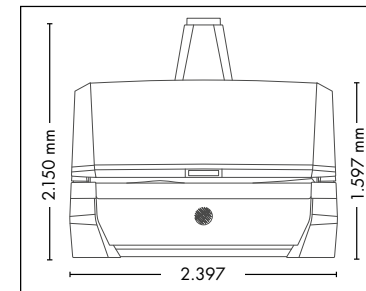

## UNIT DIMENSIONS

**Closed** (length x width x height)  
2.397 mm x 1.502 mm x 1.597 mm

**Open** (length x width x height)  
2.397 mm x 1.502 mm x 1.998 mm

## UNIT DIMENSIONS

Closed (length x width x height)  
2.397 mm x 1.502 mm x 1.597 mm

Open (length x width x height)  
2.397 mm x 1.502 mm x 1.998 mm

## UNIT DIMENSIONS

Closed (length x width x height)  
2.384 mm x 1.430 mm x 1.713 mm

Open (length x width x height)  
2.384 mm x 1.430 mm x 2.087 mm