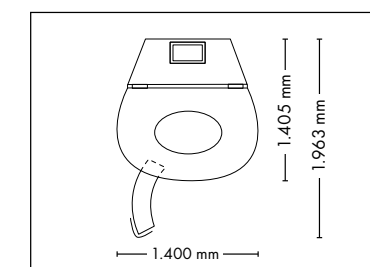

## UNIT DIMENSIONS

Closed (length x width x height)  
1.400 mm x 1.405 mm x 2.180 mm

Open (length x width x height)  
1.400 mm x 1.963 mm x 2.180 mm