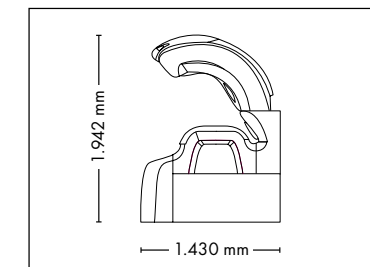

## UNIT DIMENSIONS

**Closed** (length x width x height)  
2.384 mm x 1.430 mm x 1.534 mm

**Open** (length x width x height)  
2.384 mm x 1.430 mm x 1.942 mm