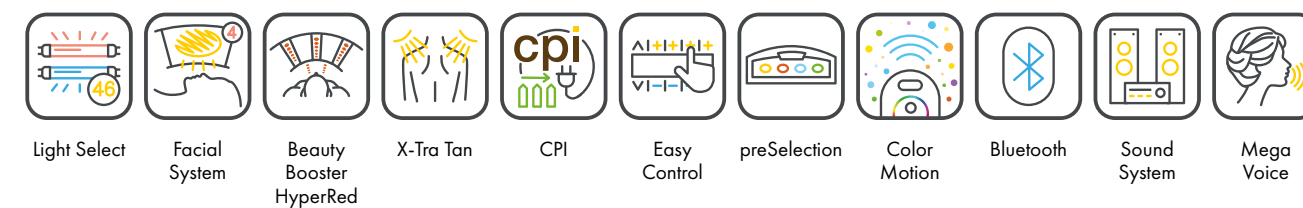

STANDARD

OPTIONAL FEATURES

2.160,- 1.390,- 980,-

POWER PACKAGE

2.990,-

ACCESSOIRES

Price excl. VAT in Euro

• Exhaust air duct	430,-
• Exhaust air hose (Ø 300 mm, white, length 3 m, 2 hose clamps)	145,-
• Thermostatic cabin temperature controlling	275,-
• megaTimer	325,-