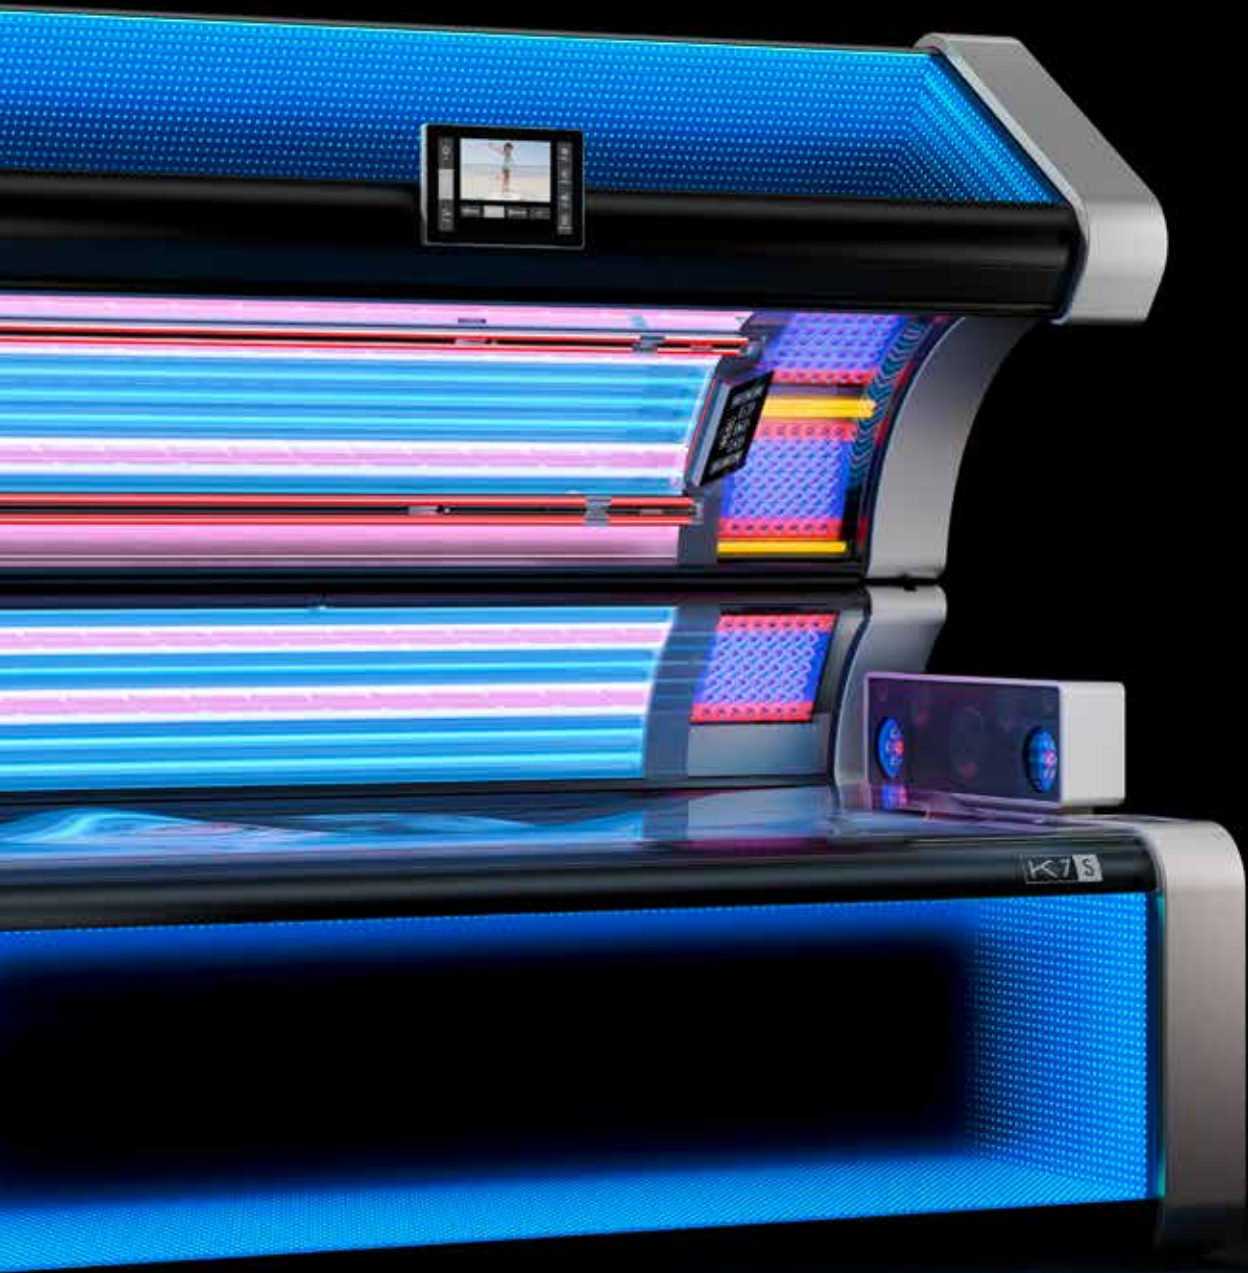

FORM FOLLOWS
SUNSHINE

K SERIES