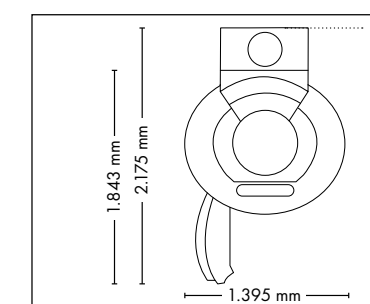

## UNIT DIMENSIONS

**Closed** (length x width x height)  
2.330 mm x 1.610 mm x 1.480 mm

**Open** (length x width x height)  
2.330 mm x 1.440 mm x 1.800 mm

## UNIT DIMENSIONS

**Closed** (length x width x height)  
2.330 mm x 1.580 mm x 1.370 mm

**Open** (length x width x height)  
2.330 mm x 1.440 mm x 1.710 mm

## UNIT DIMENSIONS

Closed (length x width x height)  
1.395 mm x 1.233 mm x 2.368 mm

Open (length x width x height)  
1.395 mm x 1.843 mm x 2.368 mm