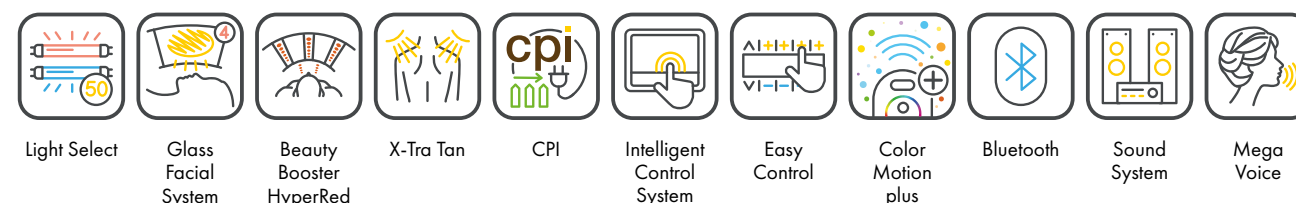

STANDARD

STANDARD

ACCESSOIRES

Price excl. VAT in Euro

• Exhaust air duct	430,-
• Exhaust air hose (Ø 300 mm, white, length 3 m, 2 hose clamps)	145,-
• Thermostatic cabin temperature controlling	275,-
• megaTimer	325,-