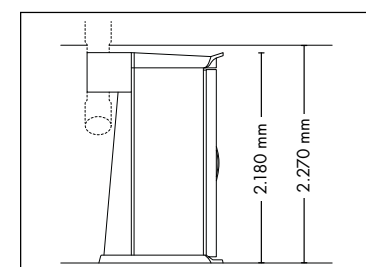

## UNIT DIMENSIONS

Closed (length x width x height)  
1.400 mm x 1.405 mm x 2.180 mm

Open (length x width x height)  
1.400 mm x 1.963 mm x 2.180 mm