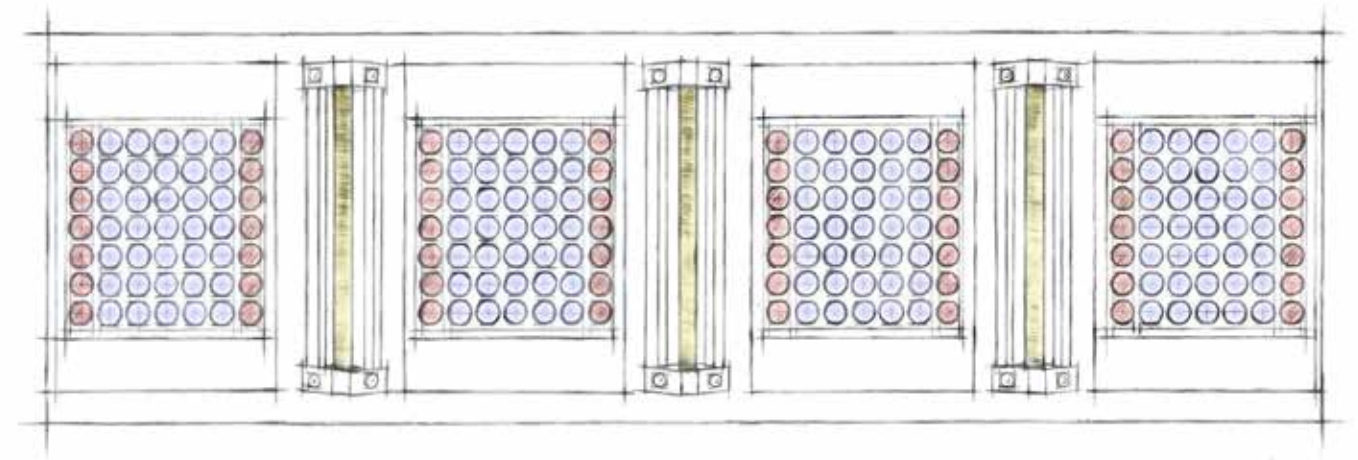

SUN IN BEST SHAPE

140 UVA-LEDs

A beautiful tan just the way you like it. 140 blue UVA LEDs guarantee an optimally dosable direct pigmentation of the face and décolleté.

3 UVB SPECIAL LAMPS

The perfectly balanced output from three yellow UVB special lamps builds up new color pigments and vitamin D in your skin.

56 BEAUTY LEDs

With 56 red Beauty LEDs, the P9S provides skin care for the face and décolleté even while sunbathing and stimulates the oxygen supply in the skin at the same time. For a beautiful complexion and a silky smooth skin.