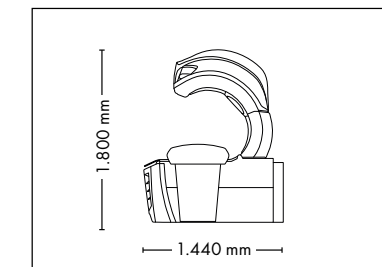

## UNIT DIMENSIONS

Closed (length x width x height)  
2.330 mm x 1.610 mm x 1.480 mm

Open (length x width x height)  
2.330 mm x 1.440 mm x 1.800 mm