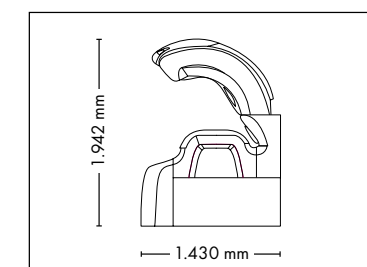

## UNIT DIMENSIONS

**Closed** (length x width x height)  
2.384 mm x 1.430 mm x 1.534 mm

**Open** (length x width x height)  
2.384 mm x 1.430 mm x 1.942 mm

## UNIT DIMENSIONS

Closed (length x width x height)  
2.384 mm x 1.430 mm x 1.534 mm

Open (length x width x height)  
2.384 mm x 1.430 mm x 1.942 mm