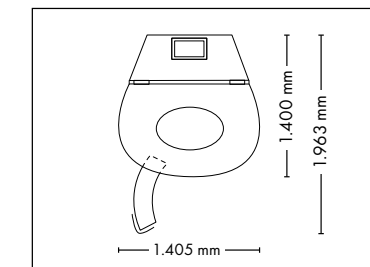

## UNIT DIMENSIONS

**Closed** (length x width x height)  
2.330 mm x 1.580 mm x 1.370 mm

**Open** (length x width x height)  
2.330 mm x 1.440 mm x 1.710 mm

## UNIT DIMENSIONS

Closed (length x width x height)  
1.395 mm x 1.233 mm x 2.368 mm

Open (length x width x height)  
1.395 mm x 1.843 mm x 2.368 mm

## UNIT DIMENSIONS

Closed (length x width x height)  
1.400 mm x 1.405 mm x 2.180 mm

Open (length x width x height)  
1.400 mm x 1.963 mm x 2.180 mm