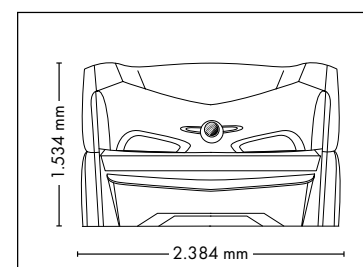

## UNIT DIMENSIONS

**Closed** (length x width x height)  
2.384 mm x 1.603 mm x 1.539 mm

**Open** (length x width x height)  
2.384 mm x 1.431 mm x 2.038 mm

## UNIT DIMENSIONS

**Closed** (length x width x height)  
2.384 mm x 1.430 mm x 1.534 mm

**Open** (length x width x height)  
2.384 mm x 1.430 mm x 1.942 mm

## UNIT DIMENSIONS

Closed (length x width x height)  
2.384 mm x 1.430 mm x 1.534 mm

Open (length x width x height)  
2.384 mm x 1.430 mm x 1.942 mm