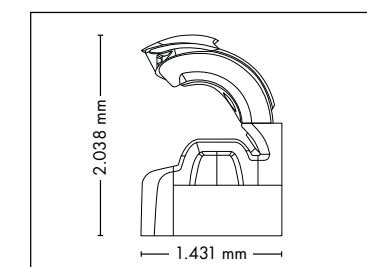

## UNIT DIMENSIONS

Closed (length x width x height)  
2.397 mm x 1.502 mm x 1.597 mm

Open (length x width x height)  
2.397 mm x 1.502 mm x 1.998 mm

## UNIT DIMENSIONS

Closed (length x width x height)  
2.384 mm x 1.430 mm x 1.713 mm

Open (length x width x height)  
2.384 mm x 1.430 mm x 2.087 mm

## UNIT DIMENSIONS

**Closed** (length x width x height)  
2.384 mm x 1.603 mm x 1.539 mm

**Open** (length x width x height)  
2.384 mm x 1.431 mm x 2.038 mm