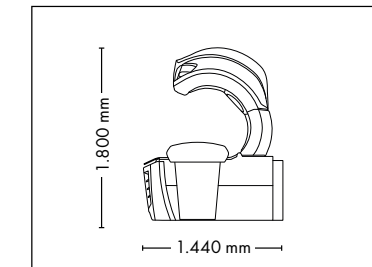

## UNIT DIMENSIONS

**Closed** (length x width x height)  
2.384 mm x 1.430 mm x 1.534 mm

**Open** (length x width x height)  
2.384 mm x 1.430 mm x 1.942 mm

## UNIT DIMENSIONS

Closed (length x width x height)  
2.384 mm x 1.430 mm x 1.534 mm

Open (length x width x height)  
2.384 mm x 1.430 mm x 1.942 mm

## UNIT DIMENSIONS

**Closed** (length x width x height)  
2.330 mm x 1.610 mm x 1.480 mm

**Open** (length x width x height)  
2.330 mm x 1.440 mm x 1.800 mm