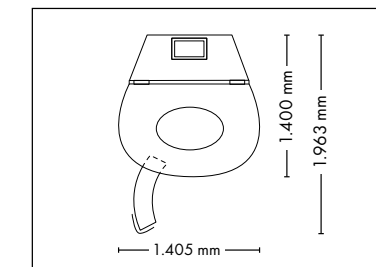

## UNIT DIMENSIONS

Closed (length x width x height)  
1.395 mm x 1.233 mm x 2.368 mm

Open (length x width x height)  
1.395 mm x 1.843 mm x 2.368 mm

## UNIT DIMENSIONS

Closed (length x width x height)  
1.400 mm x 1.405 mm x 2.180 mm

Open (length x width x height)  
1.400 mm x 1.963 mm x 2.180 mm

## UNIT DIMENSIONS

**Closed** (length x width x height)  
1.400 mm x 1.405 mm x 2.180 mm

**Open** (length x width x height)  
1.400 mm x 1.963 mm x 2.180 mm