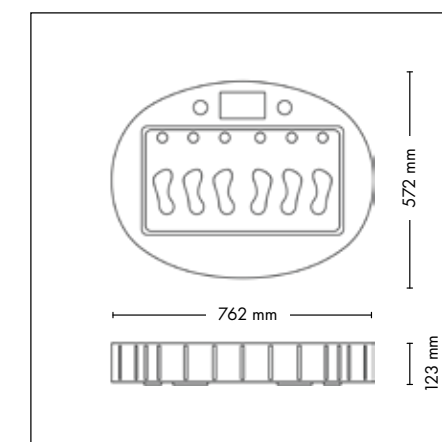

UNIT DIMENSIONS (length x width x height)

Option 1 (length x width x height)
778 mm x 645 mm x 123 mm

Option 2 (length x width x height)
762 mm x 572 mm x 123 mm