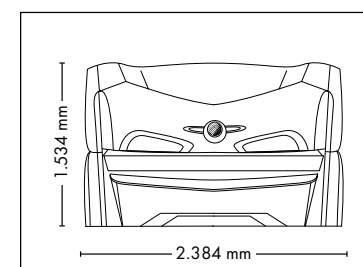

## UNIT DIMENSIONS

Closed (length x width x height)  
2.384 mm x 1.430 mm x 1.713 mm

Open (length x width x height)  
2.384 mm x 1.430 mm x 2.087 mm

## UNIT DIMENSIONS

**Closed** (length x width x height)  
2.384 mm x 1.603 mm x 1.539 mm

**Open** (length x width x height)  
2.384 mm x 1.431 mm x 2.038 mm

## UNIT DIMENSIONS

**Closed** (length x width x height)  
2.384 mm x 1.430 mm x 1.534 mm

**Open** (length x width x height)  
2.384 mm x 1.430 mm x 1.942 mm