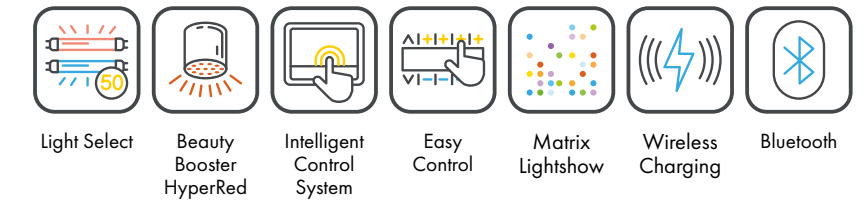

## STANDARD

Light Select  
Beauty Booster HyperRed  
Intelligent Control System  
Easy Control  
Matrix Lightshow  
Wireless Charging  
Bluetooth