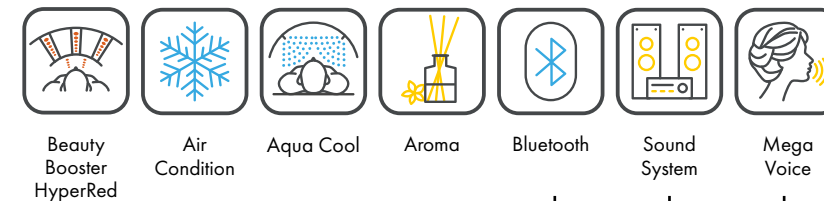

OPTIONAL FEATURES

1.260,- **2.160,-** **1.390,-** **980,-**
30 x (face, décolleté)

SOUND SYSTEM

1.310,-