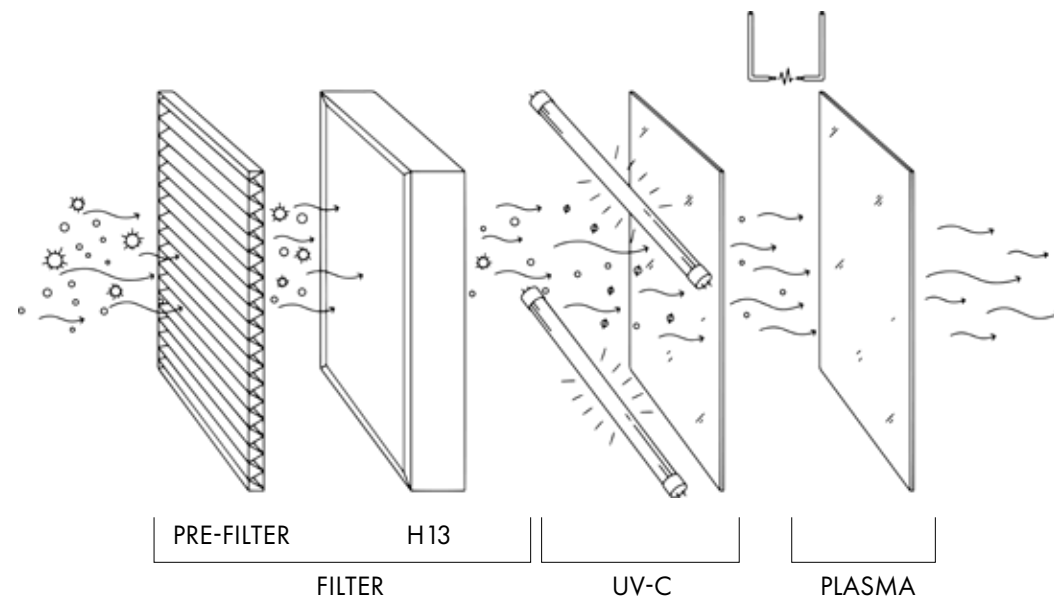

TRIPLE
AIRPURIFICATION
FROM THE UV-SPECIALIST

www.airangel.eu

OPTIMAL AIRFLOW.

Using the newly developed AirAngel AP-10 we are now able to offer 99,9% purified air during the tanning session.

Every unit of the following series can be ordered or retrofitted with the air purification device: P9S, P9 and 8000.