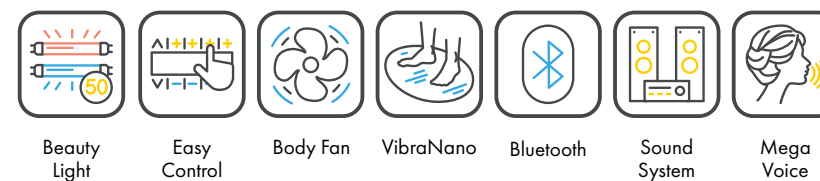

STANDARD

WELLNESS PACKAGE

1.850,-

ACCESSOIRES

Price excl. VAT in Euro

- Exhaust air duct with Exhaust air hose (Ø 300 mm, white, length 3 m, 2 hose clamps) 190,-
- Loudspeakers 180,-
- megaTimer 325,-