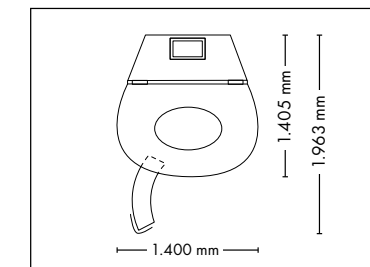

## UNIT DIMENSIONS

Closed (length x width x height)  
1.400 mm x 1.405 mm x 2.180 mm

Open (length x width x height)  
1.400 mm x 1.963 mm x 2.180 mm