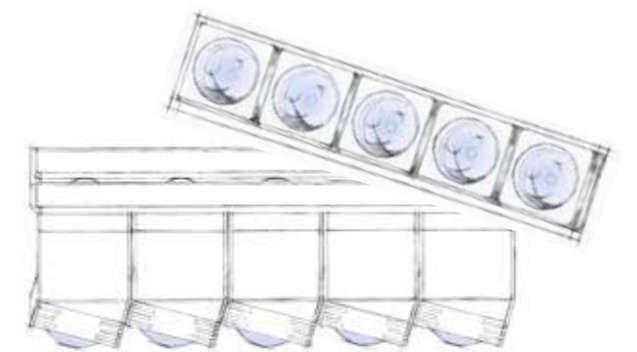

ATTENTION TO DETAIL

Particularly for an extra-beautiful tan of insteps and shins, the P9S uses special SunSphere components as a world first. Two groups, each with five angled UVA LEDs and aspherical glass lenses, guarantee excellent tanning results.