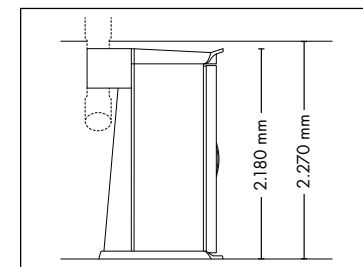

## UNIT DIMENSIONS

**Closed** (length x width x height)  
1.400 mm x 1.405 mm x 2.180 mm

**Open** (length x width x height)  
1.400 mm x 1.963 mm x 2.180 mm

## UNIT DIMENSIONS

Closed (length x width x height)  
1.400 mm x 1.498 mm x 2.180 mm

Open (length x width x height)  
1.400 mm x 1.958 mm x 2.180 mm

## UNIT DIMENSIONS

Closed (length x width x height)  
1.400 mm x 1.405 mm x 2.180 mm

Open (length x width x height)  
1.400 mm x 1.963 mm x 2.180 mm